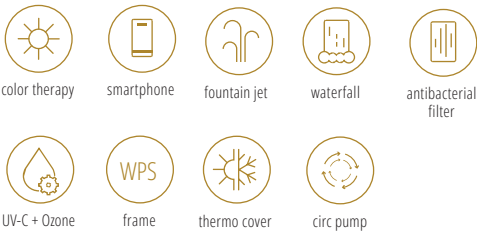

The Elbrus life hot tub is a 7 seater spa with all of the modern technology and luxury features wrapped into an energy efficient oasis.

acrylic

sterling silver tuscan sun midnight canyon

cabinet

grey brown

standard features

UV-C + Ozone WPS thermo cover circ pump

Net weight / Water volume	996 lbs / 396 gallons
Frame	WPS
Cabinet	LightSide™ UV-proof wood textured
Reinforcement	Poli-Max™ polyurethane
Scandinavian insulation	Polyfoam 1.4 in
Total number of jets	61
∞ Infinity jets	4
Min / Opt. power requirement	22A / 35A – 240V/60Hz
Pumps	2 pcs 3 HP single speed
Circulation pump	Energy-saving W-EC circulating pump (0.25 kW)
W.O.W. system	electronic water diverter
Heater	4 kW
Control box / panel	Gecko (IN.YE-5) / SmartTouch
Auxiliary control panel	2x1 button
Water sanitization	Ozmix System (Ozone + mixer)
Cartridge filter	3-pcs MicroPlus antibacterial
Flat fountain jets	2 Lighted Fountain Jets
Waterfall	2 Lighted Waterfalls
Light-zone system	Zone 1: Well Light with EvenLight Jets Zone 2: Edge Lighting Zone 3: Cabinet & Corner Lighting
Remote spa control	SmartPhone app with wifi connection
Thermo cover	standard - 3.5 in
W.I.S. Inline system	built-in water analyzer

Options

Smart-In Step + 3 kW heat pump + LED lighting
 Aquasoul™ Pro 4.1 hidden sound system