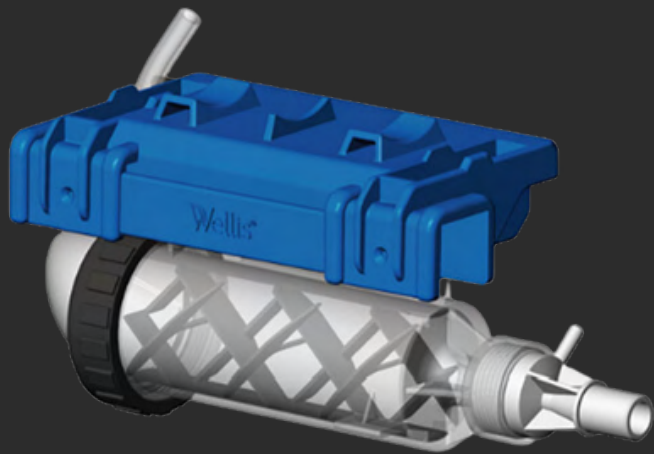

OZMIX System

Disinfection efficiency can be increased by mixing ozone in the water.

The OZMIX system has proven to be more effective than comparable disinfection systems with the addition of chlorine and a balanced pH.

Wellis's goal is to achieve the best possible disinfection system while reducing the amount of chemicals that are currently needed for the safe use of a spa.