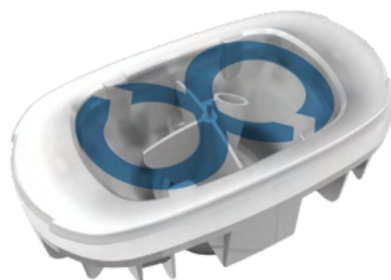

Infinity Jet

We specially designed the 7" rotating infinity jet. This jet makes the experience even more enjoyable by massaging a larger portion of the body. Rather than just moving up and down, it draws a figure eight as it rotates.