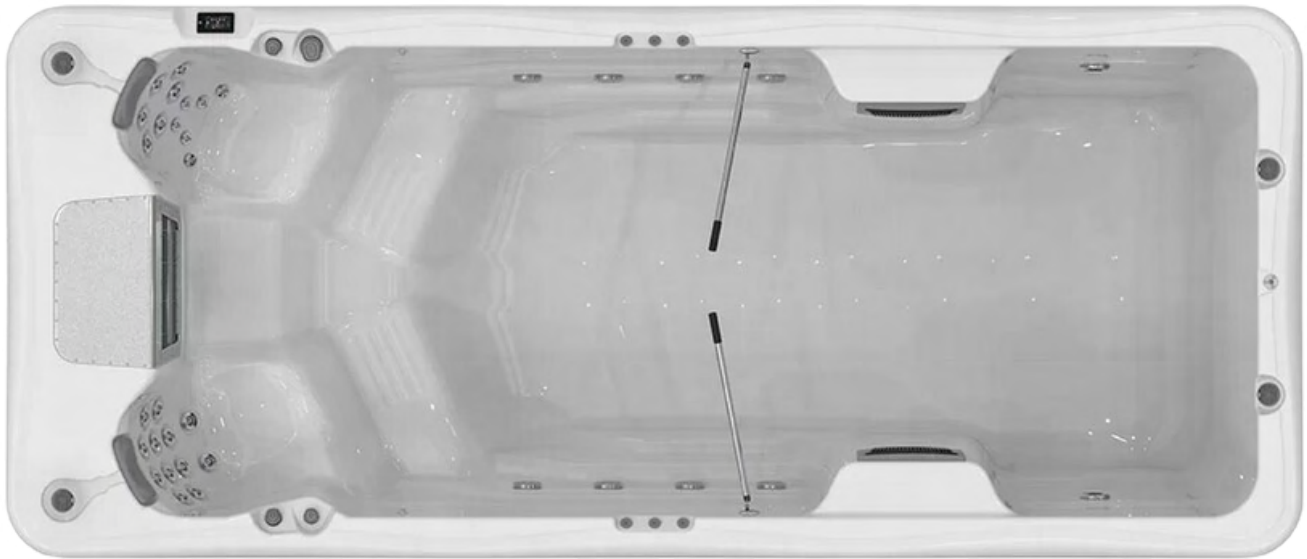

Wellis New England
 203-292-0996
 info@wellisnewengland.com
 www.wellisnewengland.com

AMAZON W-FLOW

18 × 7.6 × 4.9 ft | 2 upright seats, swim area

The Amazon swim spa is designed for swimming enthusiasts. The Amazon embodies in one the perfect tool for an afternoon workout and a place to relax with your children. And, with the W-Flow system, you can set up individual workout programs to suit your preferences.