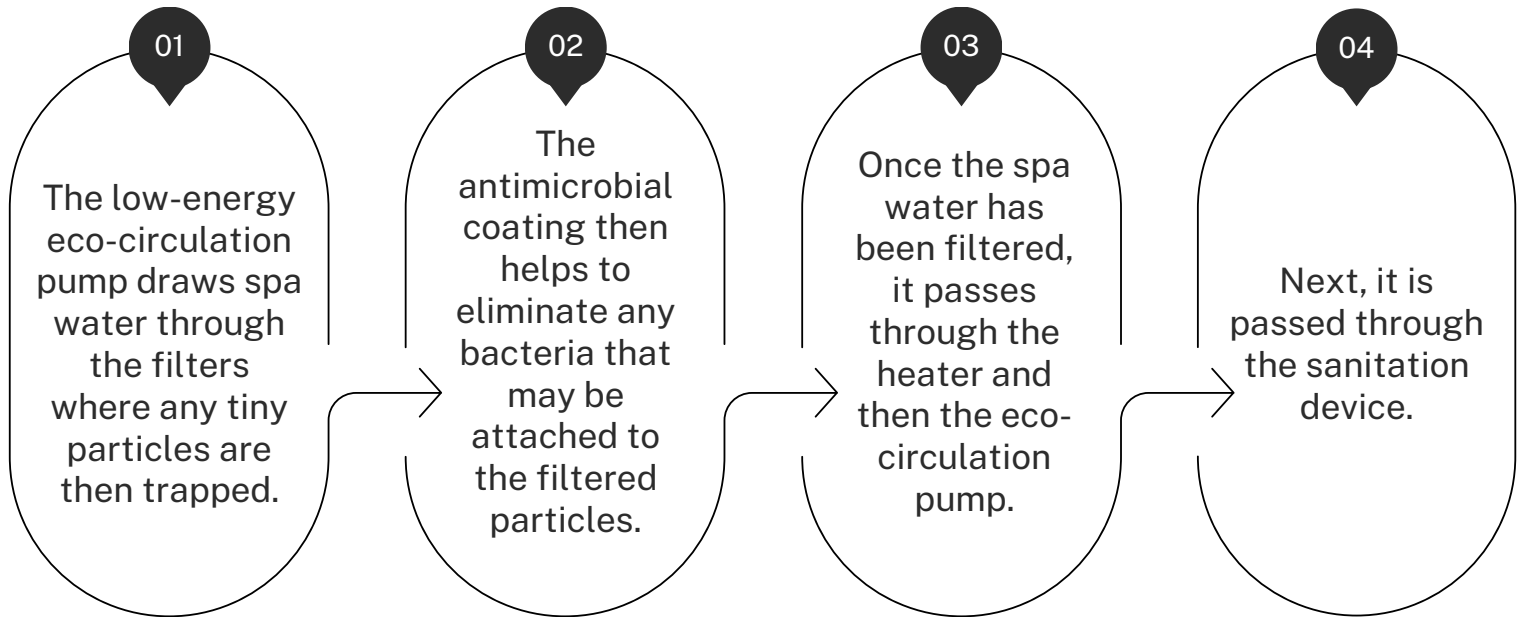

Control your spa
from home or while
you are on the road!

Set the desired
temperature and other
functions from your
phone before you head
home so that, by the time
you arrive, you have a
heated, welcoming spa
waiting for you.

App available for both iPhone and Android
smartphones

WATER PURITY

03

Water Purity

All Wellis spas use a multi-stage filtration and sanitation system that ensures crystal clear, safe bathing water with minimum user input.

An electronic sanitation device greatly reduces the amount of chemicals required, thereby improving the water quality for soakers.

Crystal Clear System

Thanks to the 2" diameter pipe, the Wellis motor circulates more water and does so faster, thus, filtering the water more rapidly.

The new circulation jet has been designed to have 3 zones. Two of these zones direct the water downwards to stir up heavier debris that has settled in the footwell of the hot tub.

The third zone helps direct the flow toward the filtration system.