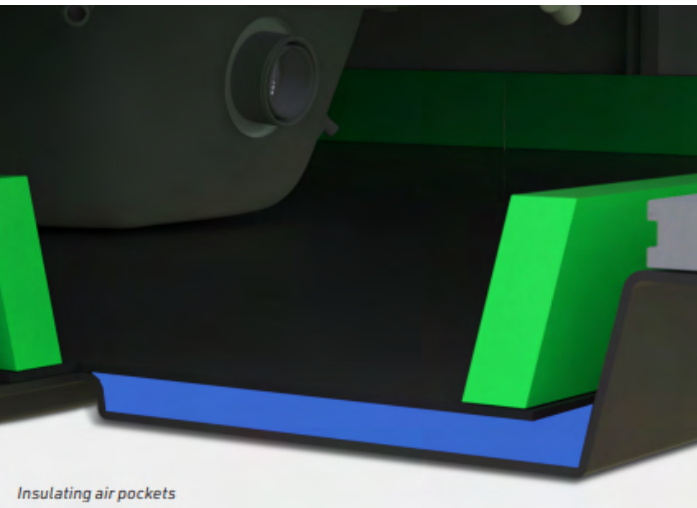

Insulating air pockets