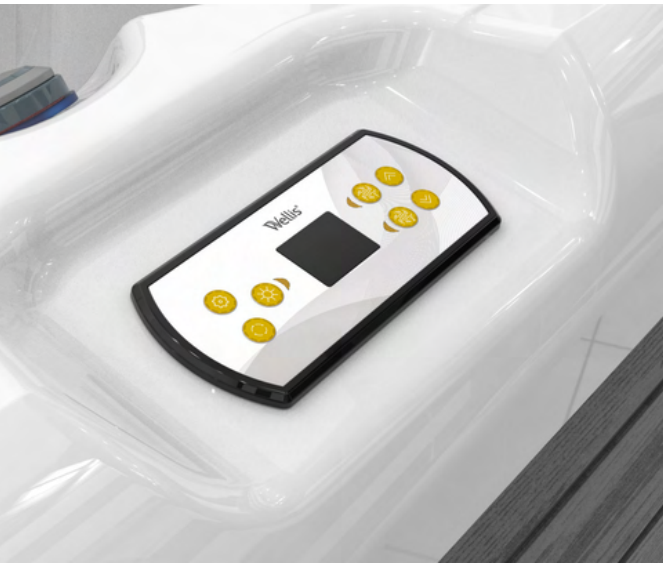

Intenso Massage Seat

This is the most refreshing massage seat and is a favorite of professional athletes. Intenso is ideal for recovery after an intense training session, working the most critical areas, the back and leg muscles.

Easy7 Control Panel (CityLife)

The Wellis Easy 7 brings all the features you really need to one keypad. COmpact, with a large LCD display, the screen is bright enough to be seen throughout the day and simple enough to use in the middle of the night.