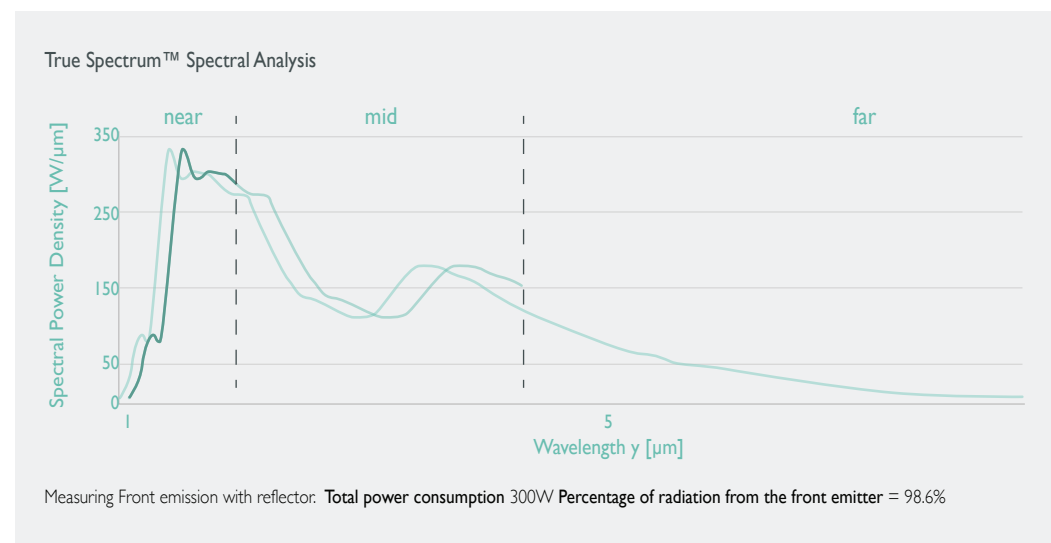

## Enhance your infrared sauna experience with an extra Full Spectrum Heater

Turbo charge your Jacuzzi sauna by adding one of our optional Full Spectrum Heaters to any Jacuzzi sauna model. Feel an additional 300 watts of deep penetrating mid, near and far infrared to soothe aching muscles, relax your body and take your sauna session to the next level.