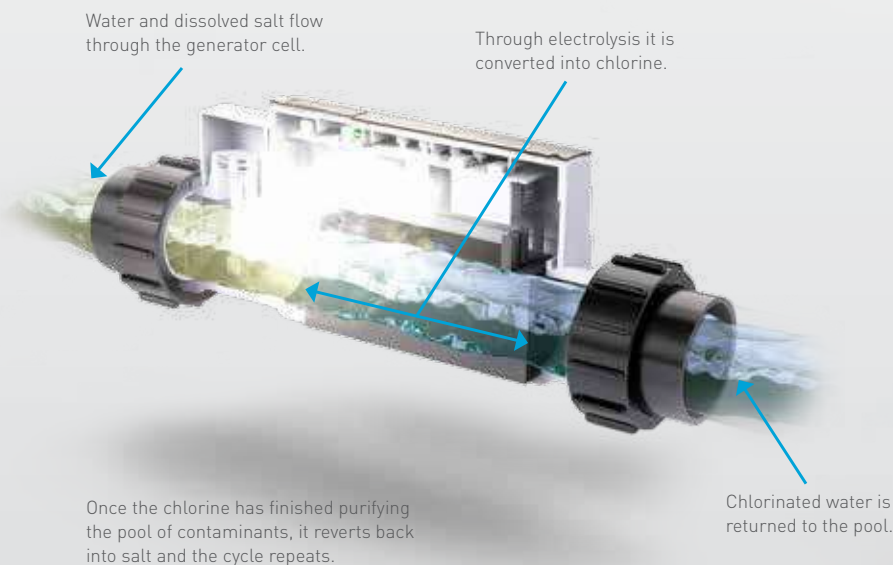

INTELLICHLOR®

SALT CHLORINE GENERATOR

TRANSFORM YOUR POOL WITH ORDINARY TABLE SALT.

For clean, pure and silky pool water, just add salt.

Your pool is your backyard oasis. Now, you can turn it into a spa-like experience with crystal-clear water that feels smooth and silky to the touch. With the IntelliChlor® Salt Chlorine Generator from Pentair, ordinary table salt is converted into pure chlorine safely, effectively and automatically. You'll be able to see and feel the difference.

Electrolytic chlorine generation is the most convenient way to keep your pool clean. Simply adjust the control to achieve the optimal level of chlorine. IntelliChlor does the rest, automatically producing a steady stream of pure chlorine to help keep your pool water clean, clear and free of bacteria and other contaminants. What could be easier?

LED indicator lights for salt level, system status and chlorine output.

Easy Operation

Choose from one of five sanitizing levels. Push the button and you're done.

Longer Cell Life

Automatic reverse cycling helps prevent scale buildup. And, unlike its competitors, electronics are isolated in the cell, away from high heat components—for longer cell life.

INTELLICHLOR® SALT CHLORINE GENERATOR

- Automatically converts common table salt into all the pure chlorine your pool needs—simply, effectively and safely.
- Creates clean, crystal-clear water that is soft, silky and smooth to the skin.
- Eliminates the need to buy, store and handle chlorine.
- After the chlorine has disinfected your pool, it reverts back into salt and the cycle repeats.