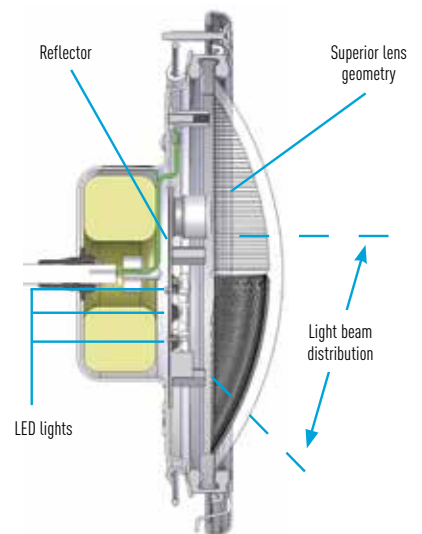

Drawing shows lens and reflector design which combine to provide superior light beam distribution

UL listed only when using Pentair niches for use in swimming pools, spas and water fountains